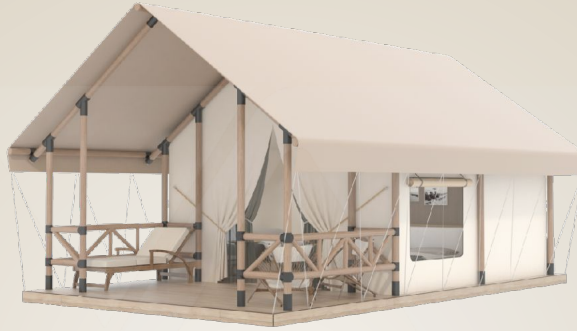

JUMEI SAFARI TENTS

A Series

Basic Safari Tent

B Series

Luxury Safari Tent

B-GL Series

Two-story Safari Tent

C Series

New Classic Safari Tent

E Series

Sunroom Safari Tent

S Series

Glamping Safari Tent

Modular Design Structure

Main Components

Modular Design

S Series

Glamping Safari Tent

A Series - Basic(A-Frame) Safari Tents

JUMEI Glamping

Exterior

18m²

Interior

15m²

Veranda

2m²

Specifications

Pole Size: 70mm

Pole Material: Solid Wood, Steel, Aluminum(Option)

Roof Fabric: 850g/m²

Wall Canvas: 420g/m²

Exterior Size: 3.5mx5m