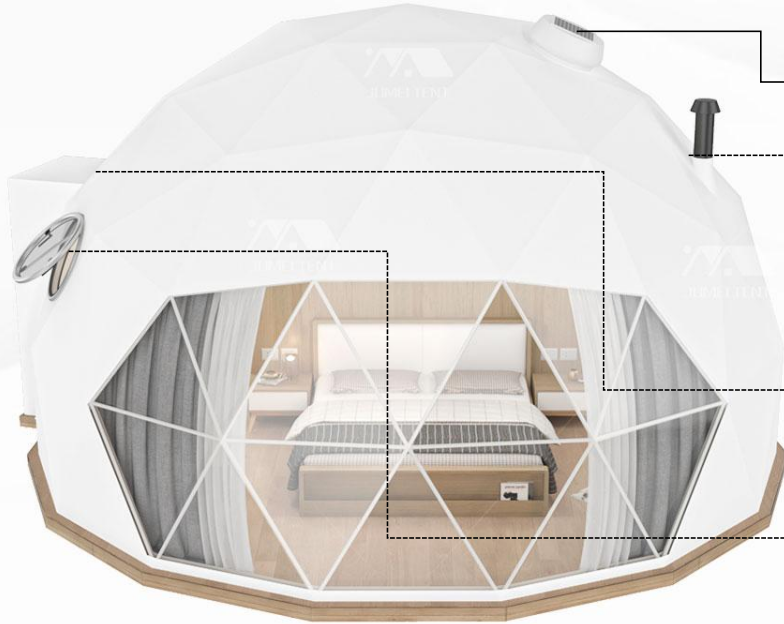

EXTERIOR CONFIGURATIONS

Solar Exhaust Fan

Solar powered ventilation fan with battery system

Chimney

Can connect with regular fireplace and custom stove

Glass Door

Broken bridge aluminum insulating glass door, perfectly matched with door frame

Glass Window or PVC Window

Aluminum glass window, waterproof with sealed connector