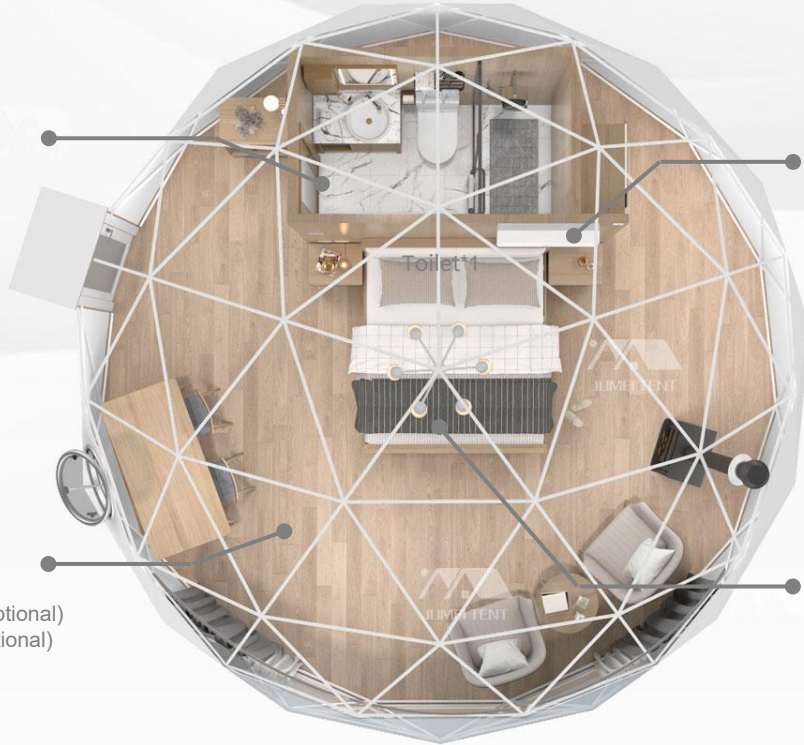

INTERIOR DESIGN & CONFIGURATIONS

Bathroom Module

- Wooden veneer aluminum wall*1
- Waterproof floor*1   Ceiling*1
- Sink*1   Shower*1
- Towel Rack*1   Hand Shower Kit*1

Furniture

- Curtain*1
- Mattress *1
- Wardrobe *1
- Occasional table*1
- Dinner chair (Optional)
- Fireplace (Optional)
- Solid wood bed*1
- Bed stand*2
- Side Stand*1
- Occasional chair*2

Wooden Floor System

- Wood-Plastic Composites flooring
- Luxury multi-layer solid wood flooring (Optional)
- Radiant Floor Heating wood flooring (Optional)

Home Appliances

- Bedroom chandelier*1
- 2P Air-Con*1
- Hanging hair dryer *1
- Skylight with electric sun-shed (Optional)
- Indoor wall light*1
- Electric Kettle*1